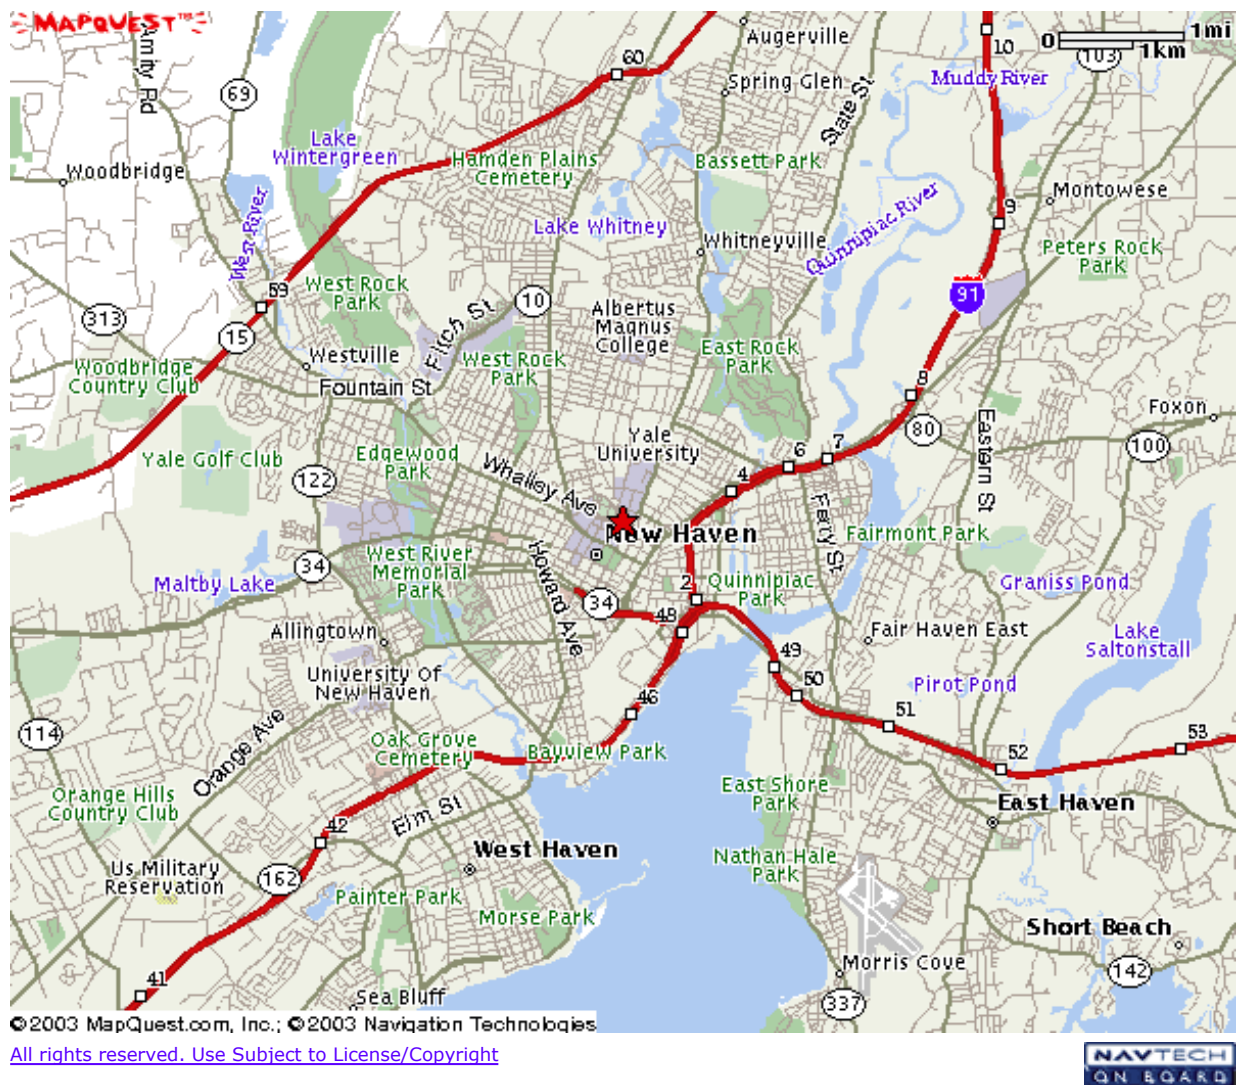

[Send To Printer](#) [Back to Map](#)

9 Hillhouse Ave
New Haven CT
06511-6815 US

Book a Hotel:

Save up to 70% on
Orbitz Savers Nationwide!

[Book Now!](#)

Notes:

.....
.....
.....
.....

This map is informational only. No representation is made or warranty given as to its content. User assumes all risk of use. MapQuest and its suppliers assume no responsibility for any loss or delay resulting from such use.