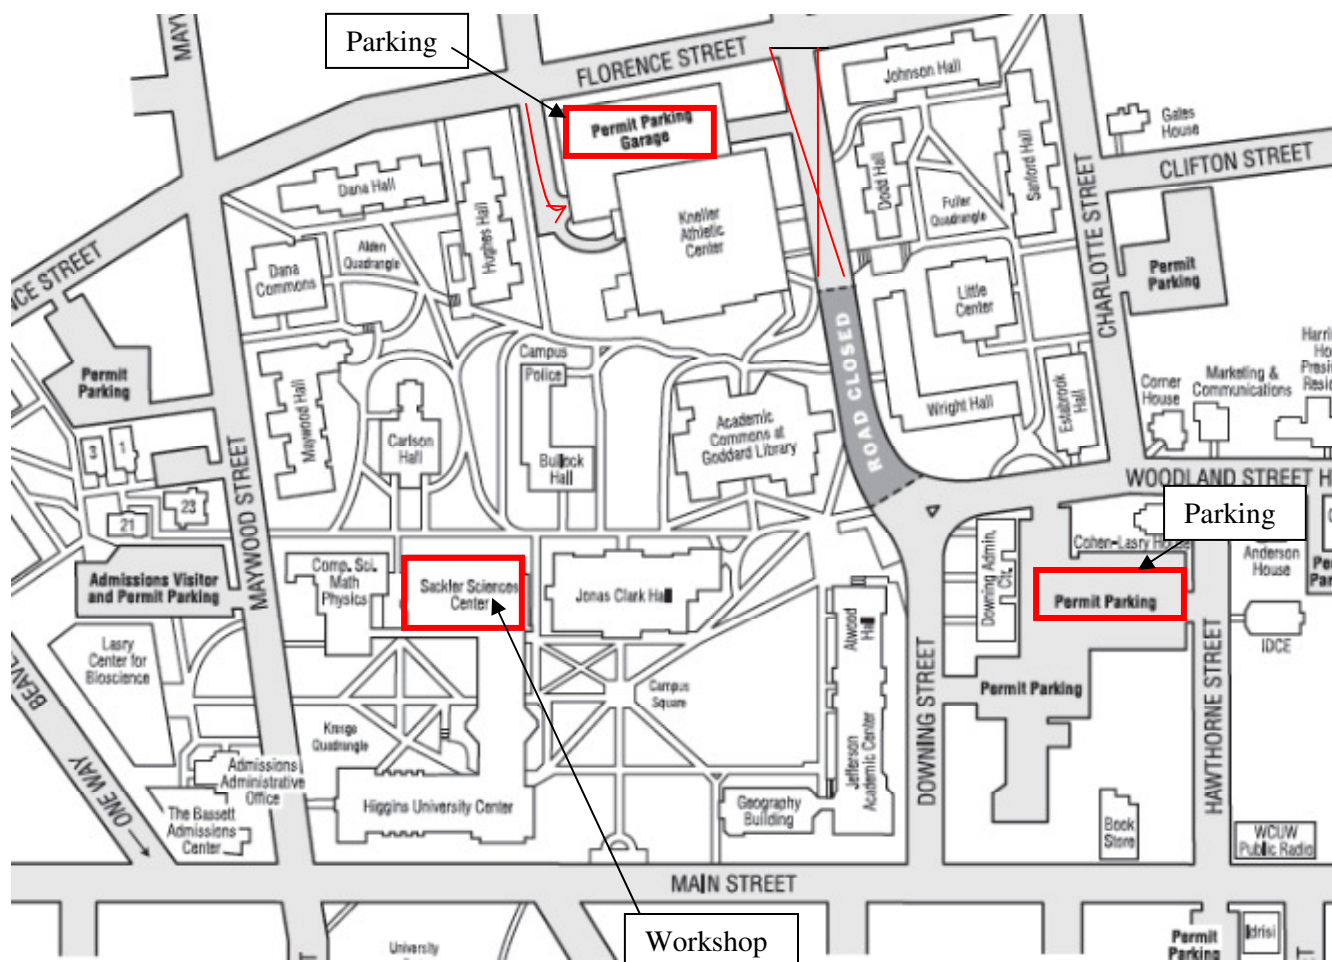

**Directions and Parking Information**  
**10<sup>th</sup> Annual Northeastern Granular Materials Workshop**  
Friday June 8, 2012

Sackler Science Center, Room 120, Clark University, Worcester, Massachusetts

Address:

950 Main St., Worcester, MA 01610

Visitor parking is on the top floor of the parking garage indicated. You may also park on the streets or in any of the Clark University commuter parking lots, if any spots are available. Please contact the Physics Office if you have any questions.